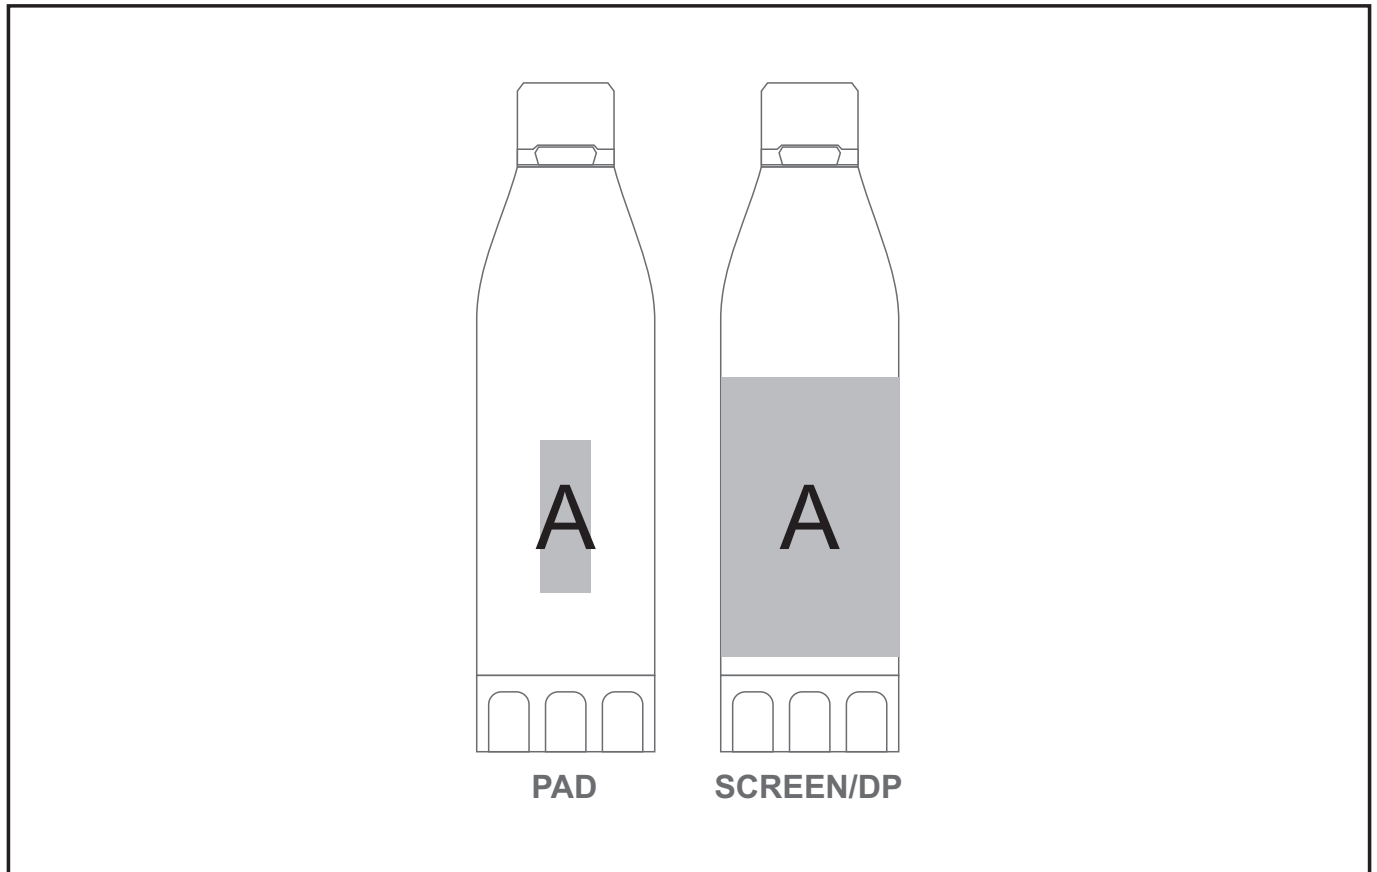

SLAZ-2245

Slazenger Track Water Bottle

Need to know:

- Includes 1-Colour, 1-Position Screen Wrap (setup fees apply)

Branding Options:

Position A

1. Pad Print (PC) 2 - 4 Colour
Size: 20mm wide x 60mm high
2. Screen Wrap (SW) - 1 Colour
Size: 210mm wide x 110mm high
3. Direct Print (DP-C) - Full Colour
Size: 100mm wide x 80mm high
4. Direct Print (DP-D) - Full Colour
Size: 220mm wide x 95mm high